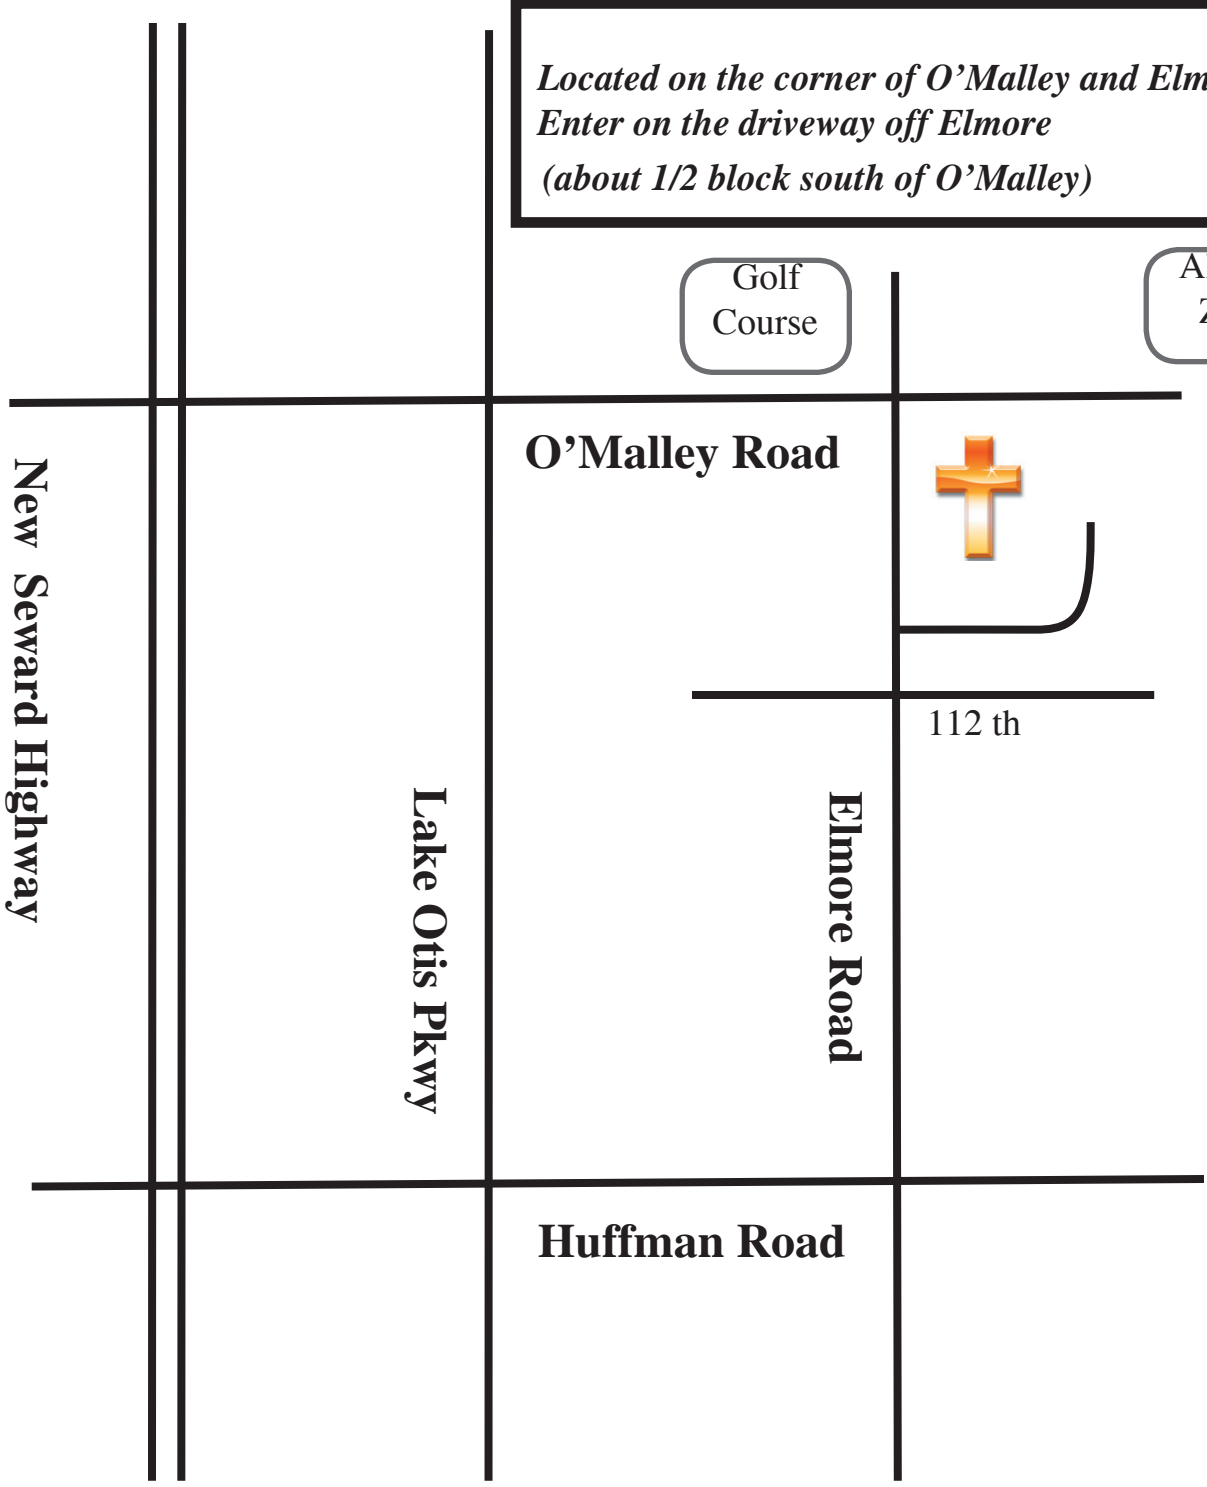

**Amazing Grace Lutheran Church**  
**10955 Elmore Road**  
**Anchorage, AK 99516**  
**907-344-4317**

*Located on the corner of O'Malley and Elmore.  
Enter on the driveway off Elmore  
(about 1/2 block south of O'Malley)*

Golf Course

Alaska Zoo

map not to scale